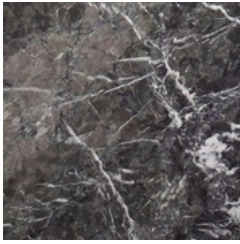

OTHER FINISHES ON REQUEST

PRODUCTION TIME 14-16 WEEKS

Ø 160 cm x H 75 cm

Ø 63 inch x H 29,5 inch

Ø 160 cm / 63 inch

75 cm / 29,5 inch

VERENA BRAUSCH

CARNICO MARBLE