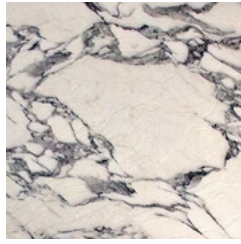

OTHER FINISHES ON REQUEST

PRODUCTION TIME 14-16 WEEKS

Ø 160 cm x H 75 cm

Ø 63 inch x H 29,5 inch

Ø 160 cm / 63 inch

75 cm / 29,5 inch

VERENA BRAUSCH

CARNICO MARBLE