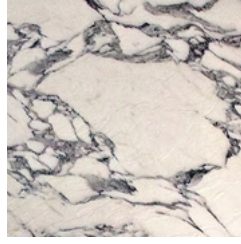

PRODUCTION TIME 14-16 WEEKS

W 145 x D 51 x H 45 cm

W 57 x D 20 x H 17,7 inch

145 cm / 57 inch

VERENA BRAUSCH

CARNICO MARBLE

ARABESCATO MARBLE

+ STAINLESS STEEL