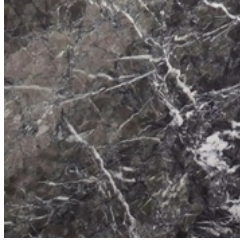

PRODUCTION TIME 14-16 WEEKS

W 145 x D 51 x H 45 cm

W 57 x D 20 x H 17,7 inch

145 cm / 57 inch

VERENA BRAUSCH

CARNICO MARBLE

ARABESCATO MARBLE

+ STAINLESS STEEL