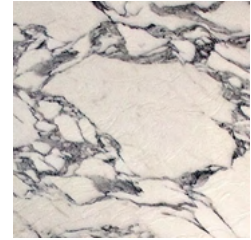

PRODUCTION TIME 14-16 WEEKS

W 22 x D 22 x H 35 cm

W 8,6 x D 8,6 x H 13,8 inch

22 cm / 8,6 inch

35 cm / 13,8 inch

22 cm / 8,6 inch

ALBANIA ROSSO MARBLE
MADE BY ATELIERS
SAINT-JACQUES

ARABESCATO MARBLE
MADE IN ITALY