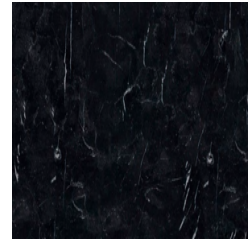

VERENA BRAUSCH

NEXT COFFEE TABLE

LIMITED EDITION 12
SERIAL NUMBER AND CERTIFICATE OF AUTHENTICITY

MADE IN ITALY

OTHER FINISHES ON REQUEST

PRODUCTION TIME 14-16 WEEKS

BLACK MARQUINIA
UNITO MARBLE

W 130 x D 100 x H 34 cm