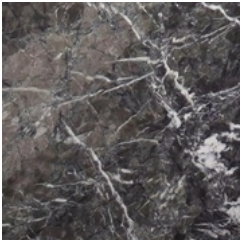

VERENA BRAUSCH

CARNICO MARBLE